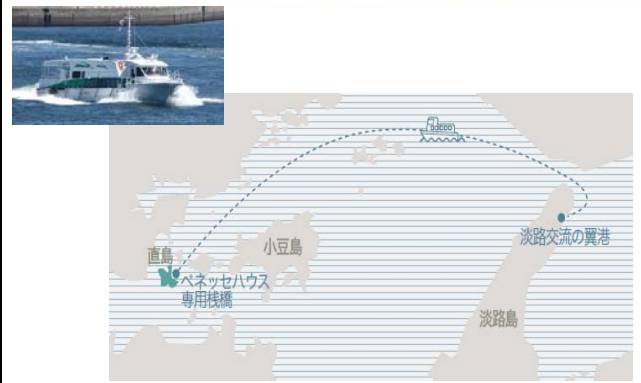

Akashikaikyo National Government Park

International Conference Center

The Westin Awaji Island

heavenly bed

2002 FIFA World Cup

The Greenhouse

Naoshima Cruise

Panoramic View of Yumebutai